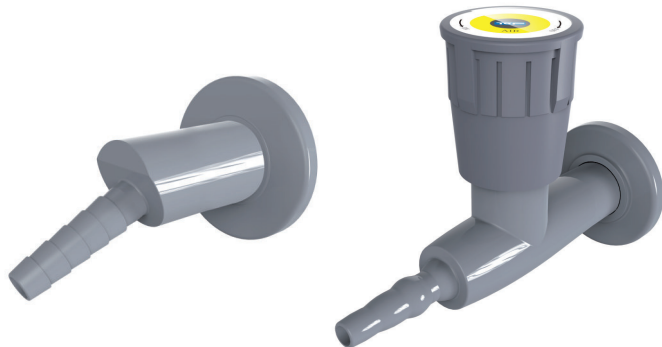

Model: FH-KIT

Including:

Sink

Model: FH-KP4-1B

Gas Tap

Model: FH-GTAP

Water Tap

Model: FH-WM-TAP

Four Outlets

*Illustration *Select your four preferred outlets