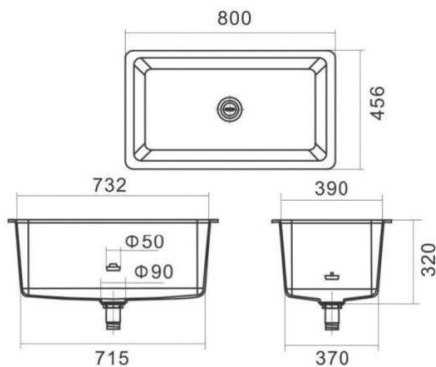

## Square Sink

Part number: FH-KP3B

	Length	Width	Height
Outer Diameter	540	335	240
Inner Diameter	480	275	230

## Square Sink

Part number: FH-KP3-1B

	Length	Width	Height
Outer Diameter	430	330	280
Inner Diameter	380	280	270

## Square Sink

Part number: FH-KP1B

	Length	Width	Height
Outer Diameter	800	456	320
Inner Diameter	732	390	310

## Square Sink

Part number: FH-KP2-1

	Length	Width	Height
Outer Diameter	610	510	300
Inner Diameter	540	440	290