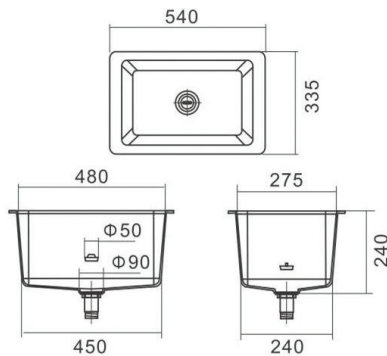

## Square Sink

Part number: FH-KP3B

	Length	Width	Height
Outer Diameter	540	335	240
Inner Diameter	480	275	230

## Square Sink

Part number: FH-KP3-1B

	Length	Width	Height
Outer Diameter	430	330	280
Inner Diameter	380	280	270

## Square Sink

Part number: FH-KP1B

	Length	Width	Height
Outer Diameter	800	456	320
Inner Diameter	732	390	310

## Round Cup Sink

Part number: FH-KP4-2B

	Length	Height
Outer Diameter	185	220
Inner Diameter	155	125