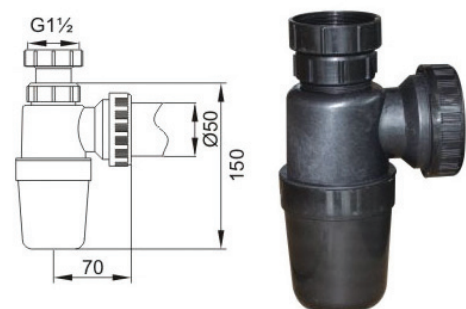

## Round Cup Sink

Part number: FH-KP4-1B

	Length	Width	Height
Outer Diameter	255	137	207
Inner Diameter	220	100	152

## Round Cup Sink

Part number: FH-KP4-2B

	Length	Height
Outer Diameter	185	220
Inner Diameter	155	125

## Round Cup Sink

Part number: FH-KP4-3B

	Length	Height
Outer Diameter	116	180
Inner Diameter	82	120

## Water Trap

Part number: FH-BT1

\*Stainless Steel Sinks Are Available