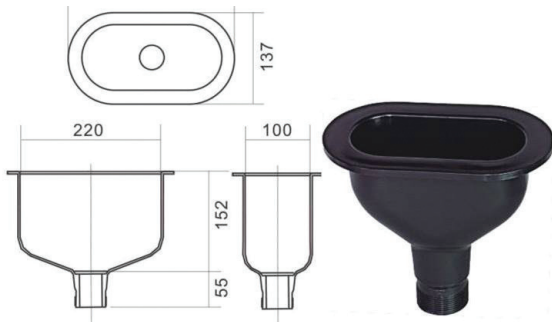

## Square Sink

Part number: FH-KP1B

	Length	Width	Height
Outer Diameter	800	456	320
Inner Diameter	732	390	310

## Square Sink

Part number: FH-KP2-1

	Length	Width	Height
Outer Diameter	610	510	300
Inner Diameter	540	440	290

## Round Cup Sink

Part number: FH-KP4-1B

	Length	Width	Height
Outer Diameter	255	137	207
Inner Diameter	220	100	152

## Round Cup Sink

Part number: FH-KP4-2B

	Length	Height
Outer Diameter	185	220
Inner Diameter	155	125