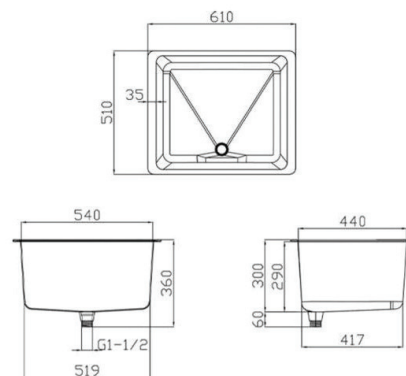

## Square Sink

Part number: FH-KP3-1B

	Length	Width	Height
Outer Diameter	430	330	280
Inner Diameter	380	280	270

## Square Sink

Part number: FH-KP1B

	Length	Width	Height
Outer Diameter	800	456	320
Inner Diameter	732	390	310

## Square Sink

Part number: FH-KP2-1

	Length	Width	Height
Outer Diameter	610	510	300
Inner Diameter	540	440	290

## Round Cup Sink

Part number: FH-KP4-2B

	Length	Height
Outer Diameter	185	220
Inner Diameter	155	125