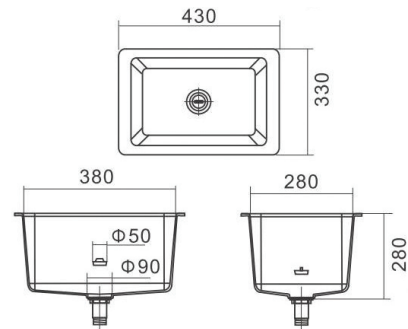

## Square Sink

Part number: FH-KP3B

	Length	Width	Height
Outer Diameter	540	335	240
Inner Diameter	480	275	230

## Square Sink

Part number: FH-KP3-1B

	Length	Width	Height
Outer Diameter	430	330	280
Inner Diameter	380	280	270

## Square Sink

Part number: FH-KP1B

	Length	Width	Height
Outer Diameter	800	456	320
Inner Diameter	732	390	310

## Square Sink

Part number: FH-KP2-1

	Length	Width	Height
Outer Diameter	610	510	300
Inner Diameter	540	440	290