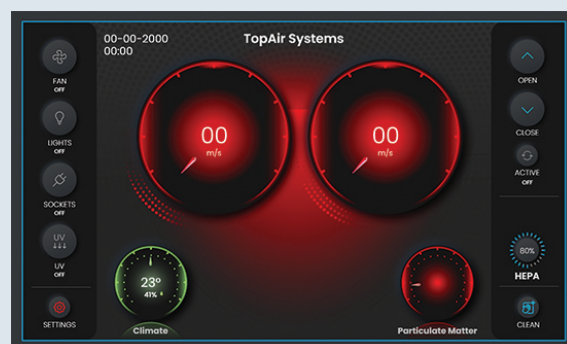

IPMS - Integrated Particle Monitoring Systems

The IPMS measures particle concentration in real-time, monitoring the cleanliness level 24/7. The display indicates whether the cleanliness level complies with ISO 5 and alerts when the workspace has been contaminated or needs to be serviced.

IPMS provides critical real-time information on the air quality within the workspace, prevents cross-contamination, and ensures constant compliance with relevant standards.

The IPMS is an unprecedented solution that can transform the future of biological processes in the industry.